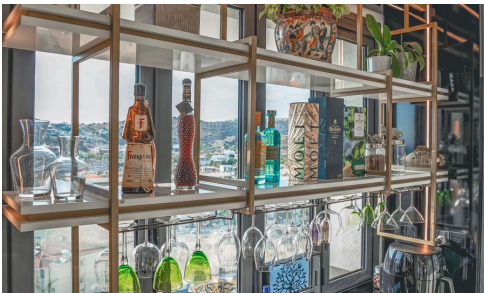

## Three Bedroom Penthouse In Panthea

€1,300,000

📍 Panthea, Limassol

A unique and artistic penthouse ready to be on list of our exclusive units coming up on the market. A 3 bedroom penthouse with beautiful overlooking sea and city views with big size fitted pool in the rooftop.