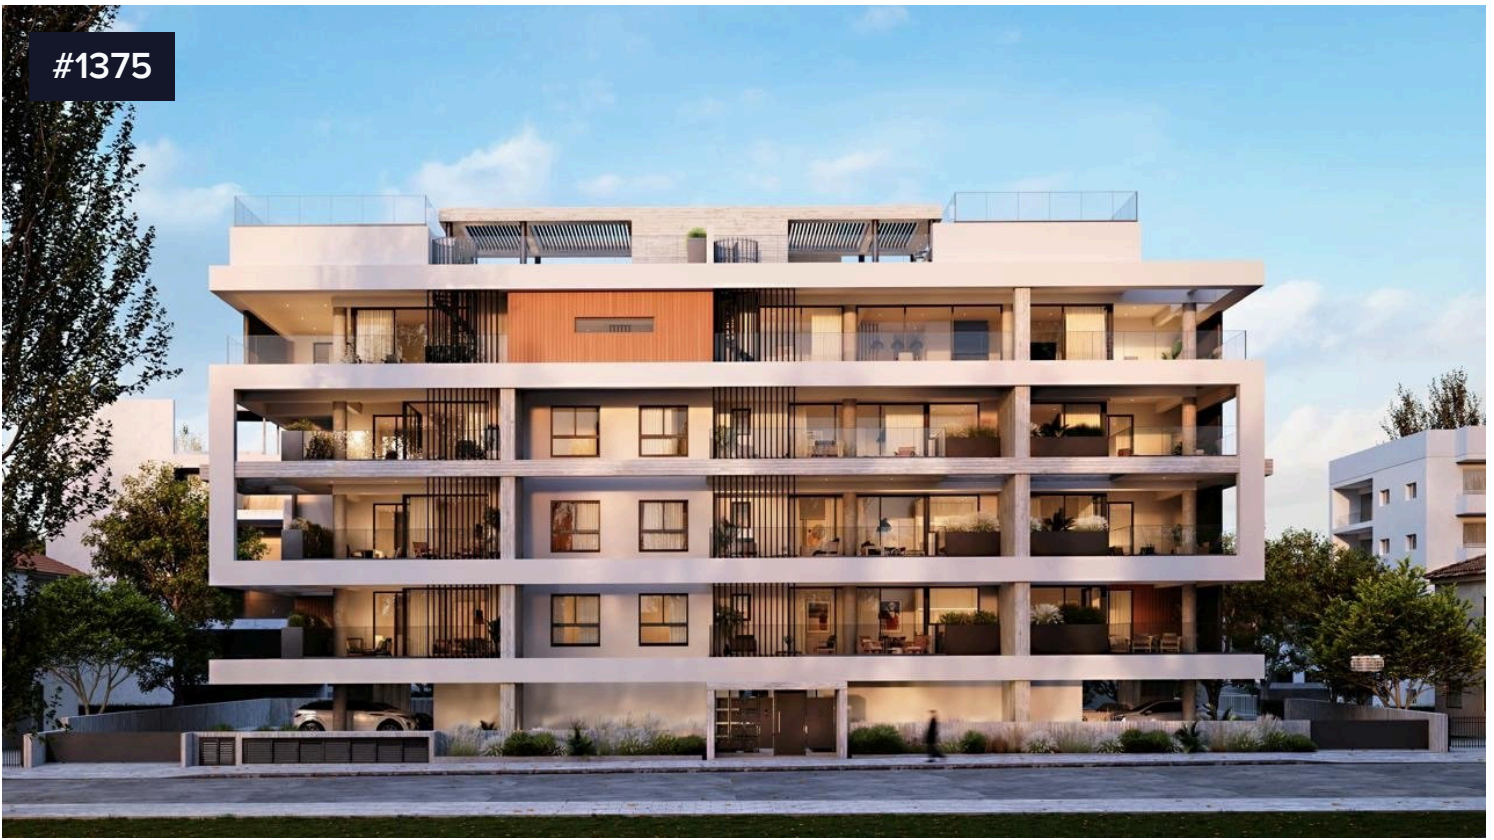

#1375

2 Bedroom Apartment Near Kean

€680,000 +VAT

📍 Linopetra, Limassol

Welcome to an exclusive collection of contemporary apartments, designed for those who seek sophistication, comfort, and urban convenience. Situated in the vibrant city of Limassol, this stunning residential project offers a seamless blend of modern architecture and refined elegance. Each apartment is thoughtfully designed with spacious interiors,

Bedrooms

🛏 2

Bathrooms

🚿 2

Covered

📏 89 m²

nest&co

Constantinos Elia