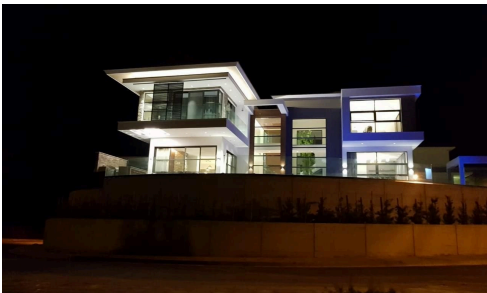

#1264

Modern villa with 4 bedrooms in Panthea

€4,650,000

📍 Panthea, Limassol

Modern high tech luxury villa build in 2019.

1096m2 corner plot with 650m2 covered area

Full title deeds,

Floor to ceiling windows with thermal double glazed windows,
amazing views,