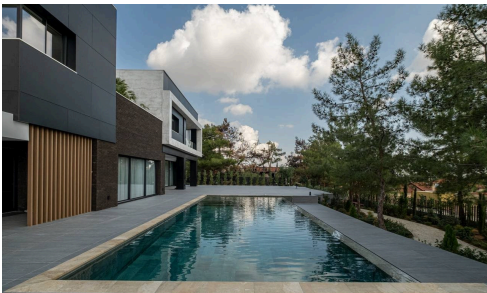

#1208

7 Bedroom Villa In Souni , Limassol

€7,200,000

📍 Souni, Limassol

Nestled in the tranquil area of Souni, this stunning villa offers a perfect blend of modern living and natural beauty. Spanning an impressive 900 square meters, this spacious home features seven well-appointed bedrooms and six contemporary bathrooms, making it an ideal retreat for families or those who love to host guests.

The architectural design embraces modern aesthetics while ensuring comfort and functionality. Built in 2024, this

Bedrooms

🛏 7

Bathrooms

🚿 6

Covered

📏 900 m²

Energy efficiency rating