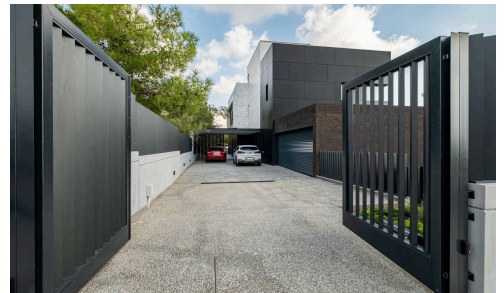

#1208

7 Bedroom Villa In Souni , Limassol

€7,200,000

📍 Souni, Limassol

Nestled in the tranquil area of Souni, this stunning villa offers a perfect blend of modern living and natural beauty. Spanning an impressive 900 square meters, this spacious home features seven well-appointed bedrooms and six contemporary bathrooms, making it an ideal retreat for families or those who love to host guests.

The architectural design embraces modern aesthetics while ensuring comfort and functionality. Built in 2024, this

Bedrooms

🛏 7

Bathrooms

🚿 6

Covered

📏 900 m²

Energy efficiency rating