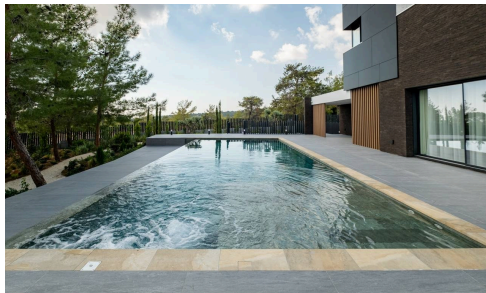

#1208

7 Bedroom Villa In Souni , Limassol

€7,200,000

📍 Souni, Limassol

Nestled in the tranquil area of Souni, this stunning villa offers a perfect blend of modern living and natural beauty. Spanning an impressive 900 square meters, this spacious home features seven well-appointed bedrooms and six contemporary bathrooms, making it an ideal retreat for families or those who love to host guests.

The architectural design embraces modern aesthetics while ensuring comfort and functionality. Built in 2024, this

Bedrooms

🛏 7

Bathrooms

🚿 6

Covered

📏 900 m²

Energy efficiency rating