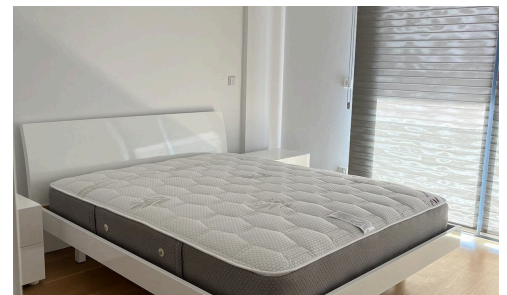

#1178

Two Bedroom Apartment In Aktea Project

€590,000

📍 Linopetra, Limassol

For sale is a stunning apartment located in the sought-after area of Linopetra. This modern living space encompasses 134 square meters, offering plenty of room for comfortable living. The property features two spacious bedrooms and two well-appointed bathrooms, making it perfect for families or professionals seeking a stylish home.

Built in 2021, this apartment boasts contemporary design and high-quality finishes. The gated complex enhances

Bedrooms

🛏 2

Bathrooms

🚿 2

Covered

📏 134 m²

nest&co