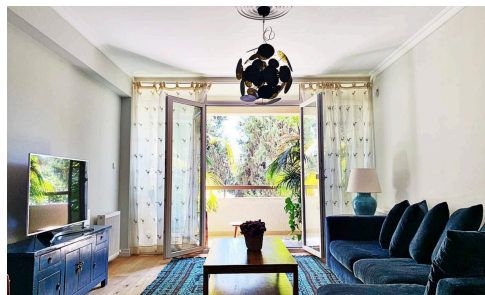

#1138

3 Bedroom Apartment Next To Columbia Beach

€550,000

📍 Linopetra, Limassol

Discover your new home in the heart of Linopetra 100 mtr from the sea in a gated complex with communal pool and tennis courts , a vibrant area known for its lively atmosphere, beautiful beaches, and convenient amenities. This spacious 130 m² apartment is perfect for families or anyone seeking comfort and style in a thriving community.