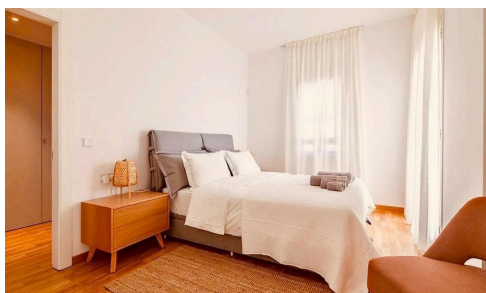

## 2 Bedroom Apartment In Limassol Marina

€1,250,000

📍 Limassol Marina, Limassol

Beautiful and rare 2 bedroom apartment in Limassol Marina facing a southwest views of the project .

It comes full set and ready for move in.