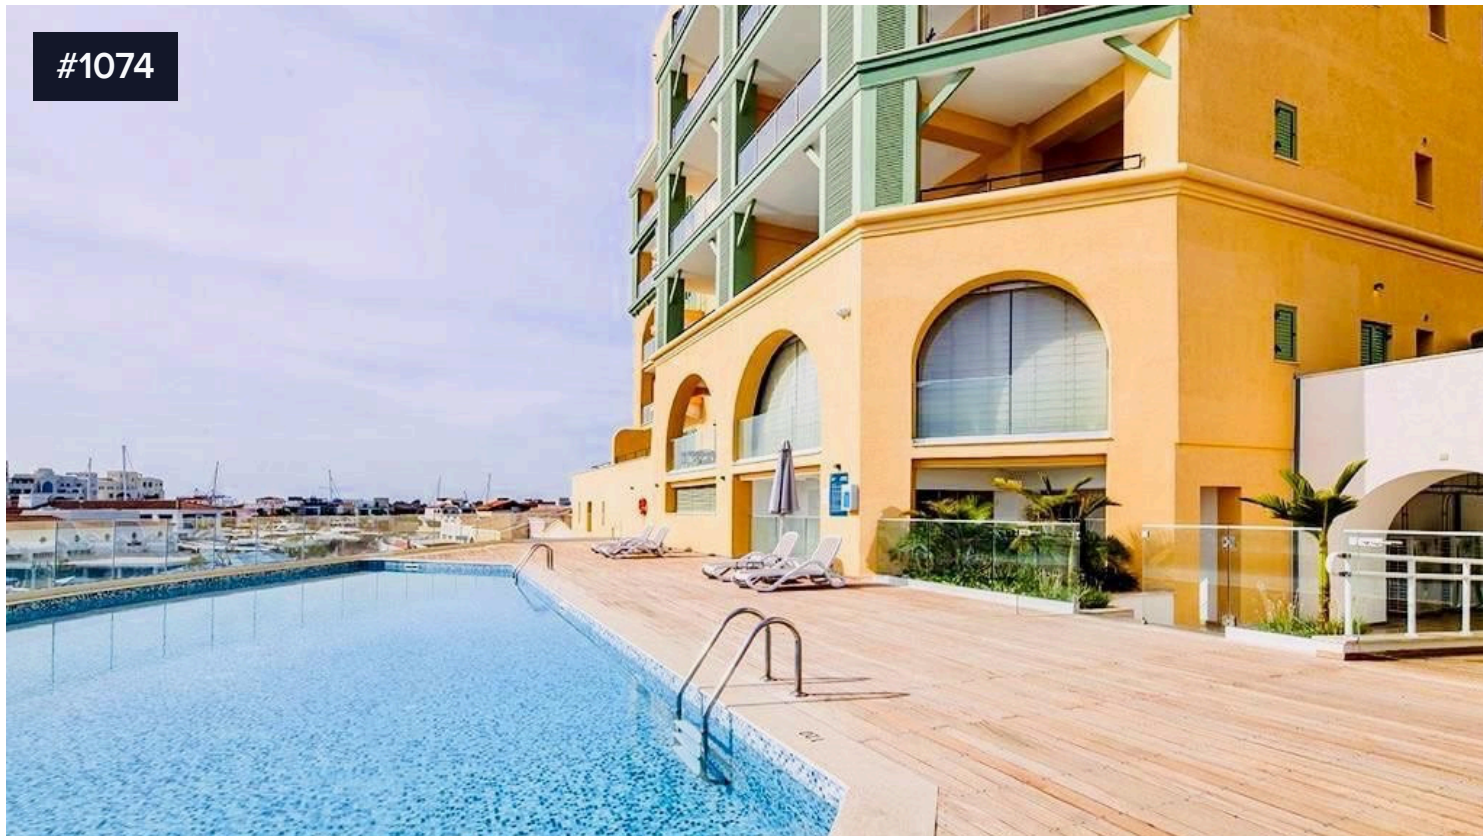

## 2 Bedroom Apartment In Limassol Marina

€1,250,000

📍 Limassol Marina, Limassol

Beautiful and rare 2 bedroom apartment in Limassol Marina facing a southwest views of the project .

It comes full set and ready for move in.